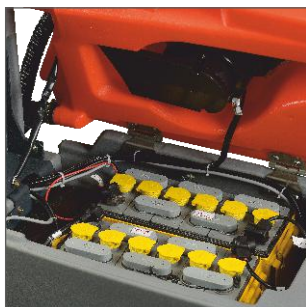

ADDING VALUE

Superior technology for cleaning

RootsScrub B 4560

Battery Operated Automatic Scrubber Drier

Twin brush with 600 mm scrub width, easy to operate, 2400 m² cleanliness/hour

ROOTS - Perfect from product to service

RootsScrub B 4560 up to 2,400 m² cleanliness/hour.

- Easy guidance, excellent steering and high degree of maneuverability
- Self propelled
- Optimum vacuuming of dirt water even when negotiating corners thanks to the straight squeegee with spring suspension
- Excellent view of the control panel
- Optimum view of the working area and protruding brush head
- Easy cleaning of aisles & corners
- Brushes and Squeegee lips can be exchanged without tools
- Extremely tough
- Service friendly
- Non-corrosive, robust rotomould tanks are resistant to damage
- Off board charger available as standard
- Easy access to all components

Ergonomic handle for operators of any height. Excellent view of the area to be cleaned. Soft touch buttons for selection of operation. LCD panel with display of hour meter, battery level.

Large capacity battery pack

Professional self levelling Squeegee Ensuring Excellent performance

Brushes can be changed quickly without the need for any tools.

Description	Units	Values
Scrubbing width	mm	600
Effective Suction Width	mm	850
Theoretical area coverage	m ² /h	2400
Working Speed, up to	km/h	4
Battery Rating	V / Ah	12/96
Airflow rate	L/sec	28
Vacuum Pressure	mm of H ₂ O	1087
Power Supply	V	24
Total Power	W	1000
Brush Motor	W	720
Vacuum Motor power	W/A	420/17.5
No. of brushes	No.	2
Diameter of brush	mm	330
Brush Speed	rpm	180
Brush load	kg	30
Fresh water tank	L	45
Dirty water tank	L	45
Dimensions (L x W x H)	mm	1400 x 720 x 1140
Total Weight Empty/with battery	kg	97/210
Total Weight ready to Operate	kg	255