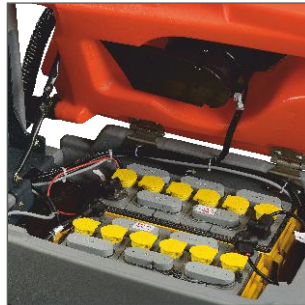

RootsScrub BT 4545

Battery Operated Automatic Scrubber Drier
with **Traction Drive**

Extremely maneuverable, compact,
easy to operate, 2500 m² cleanliness/hour

*ROOTS -
Perfect from
product
to service*

RootsScrub BT 4545 up to 2,500 m² cleanliness/hour.

- Easy guidance, excellent steering and high degree of maneuverability • Traction Drive • Optimum vacuuming of dirty water even when negotiating corners thanks to the straight squeegee with spring suspension • Brush exchange at the press of a button • Excellent view of the control panel • Optimum view of the working area and protruding brush head • Easy cleaning of aisles & corners • Squeegee lips can be exchanged without tools • Extremely tough • Service friendly • Non-corrosive, robust rotomould tanks are resistant to damage • Off board charger available as standard • Easy access to all components

Ergonomic handle for operators of any height. Excellent view of the area to be cleaned. Soft touch buttons for selection of operation. LCD panel with display of hour meter, battery level.

Large capacity battery pack

Professional self levelling Squeegee Ensuring Excellent performance

Brushes can be changed quickly without the need for any tools at the push of a button.

Description	Units	Values
Scrubbing width	mm	450
Effective Suction Width	mm	750
Theoretical area coverage	m ² /h	2500
Working Speed, up to	km/h	5
Battery Rating	V / Ah	12/96
Airflow rate	L/sec	35
Vacuum Pressure	mm of H ₂ O	1277
Power Supply	V	24
Total Power	W	1200
Brush Motor	W	720
Vacuum Motor power	W/A	420/17.5
Drive Motor (TRACTION) power	W/A	240/10
No. of brushes	No.	1
Diameter of brush	mm	450
Brush Speed	rpm	180
Brush load	kg	25
Fresh water tank	L	45
Dirty water tank	L	45
Dimensions (L x W x H)	mm	1370 x 500 x 1130
Total Weight Empty/with battery	kg	107/220
Total Weight ready to Operate	kg	270