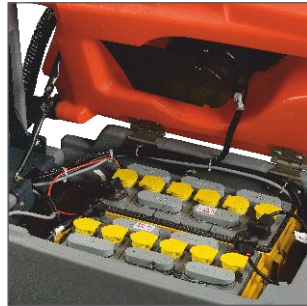

*ROOTS -
Perfect from
product
to service*

RootsScrub BT 6050 up to 2,500 m² cleanliness/hour.

- Easy guidance, excellent steering and high degree of maneuverability
- Traction Drive
- Optimum vacuuming of dirty water even when negotiating corners thanks to the straight squeegee with spring suspension
- Brush exchange at the press of a button
- Excellent view of the control panel
- Optimum view of the working area and protruding brush head
- Easy cleaning of aisles & corners
- Squeegee lips can be exchanged without tools
- Extremely tough
- Service friendly
- Non-corrosive, robust rotomould tanks are resistant to damage
- Off board charger available as standard
- Easy access to all components

Ergonomic handle for operators of any height. Excellent view of the area to be cleaned. Soft touch buttons for selection of operation. LCD panel with display of hour meter, battery level.

Large capacity battery pack

Professional self levelling Squeegee
Ensuring Excellent performance

Brushes can be changed quickly without the need for any tools at the push of a button.

Description	Units	Values
Scrubbing width	mm	500
Effective Suction Width	mm	850
Theoretical area coverage	m ² /h	2500
Working Speed, up to	km/h	5
Battery Rating	V / Ah	12/96
Airflow rate	L/sec	28
Vacuum Pressure	mm of H ₂ O	1224
Power Supply	V	24
Total Power	W	1200
Brush Motor	W	720
Vacuum Motor power	W/A	420/17.5
Drive Motor (TRACTION) power	W/A	200/10
No. of brushes	No.	1
Diameter of brush	mm	500
Brush Speed	rpm	180
Brush load	kg	26
Fresh water tank	L	60
Dirty water tank	L	60
Dimensions (L x W x H)	mm	1400 x 550 x 1165
Total Weight Empty/with battery	kg	102/215
Total Weight ready to Operate	kg	275

Variety of brushes & pads to suit different applications.

Dead man switch

Easy tank cleaning, thanks to the large tank opening. Tank can be emptied quickly and easily via the large outlet hose. Overflow protection for the dirty water tank.