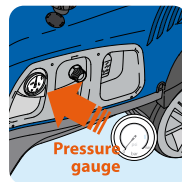

Specifications

Technical Data	Units	767 model
Max Pressure	bar	130
	psi	1900
Flow Rate	LPH	600
	GPH	159
Power	KW	2.6
	RPM	1450
	Hz	50
	V	230
Outer Dimensions	LxWxH (cm)	39x38x90
Weight	Kg	34

Max inlet water temperature 60°C 140°F

Standard Equipment

AR334 (BIT 105)

Gun 1/4" (M) M22x1.5 (40925)

Lance + w/head

767 (40112)

HP hose 10m

767 SAE100R1 Reinforced (1271960)

Features