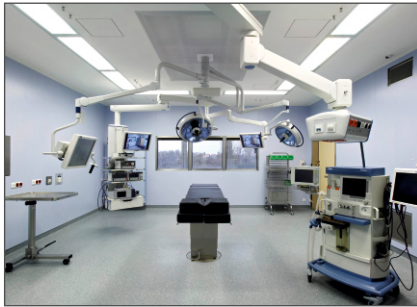


ML5

Steam Generator

**Compact, Light, Easy to use Steam Generator
for High Cleanliness and Sanitation Level**

***ROOTS -
Perfect from
product
to service***

ML5 Steam Generator

- Environmental friendly house cleaning, no need to use chemicals, thanks to the sanitization strength of the ML5 steam generator.
- Its powerful steam jet is effective wherever you need a high cleanliness and sanitation level.
- Light and compact ML5 is perfect for all types of areas like Bathroom, Living room, Kitchen & Bedroom.
- Applications: Hotels, Hospitals, Food service industry, etc.