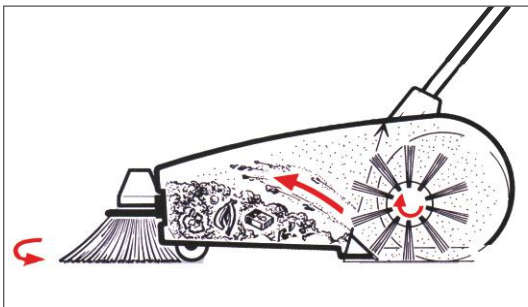

#### ANTI-WRAP TECHNOLOGY

The new innovative anti-wrap technology incorporated, prevents threads, wires and long thin materials to get wound on the brush shaft thus providing non-stop sweeping performance.

#### BRUSH ADJUSTMENT

The brush pressure adjustment knob and the brush pressure reading scale enables the optimum adaptation of the brushes to all floor conditions and types of dirt

#### SPLIT-HALF BRUSHES

The newly designed split-half brooms ensures easy replacement and cleaning of the brush and bristles.

The side broom sweeps dust and debris from corners, directly into the path of the wide main broom, which in turn flips the same into the large self collecting hopper.