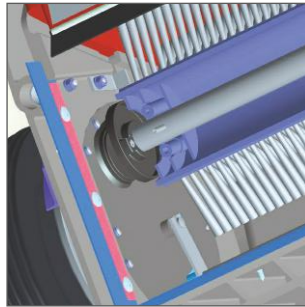

ANTI-WRAP TECHNOLOGY

The new innovative anti-wrap technology incorporated, prevents threads, wires and long thin materials to get wound on the brush shaft thus providing non-stop sweeping performance.