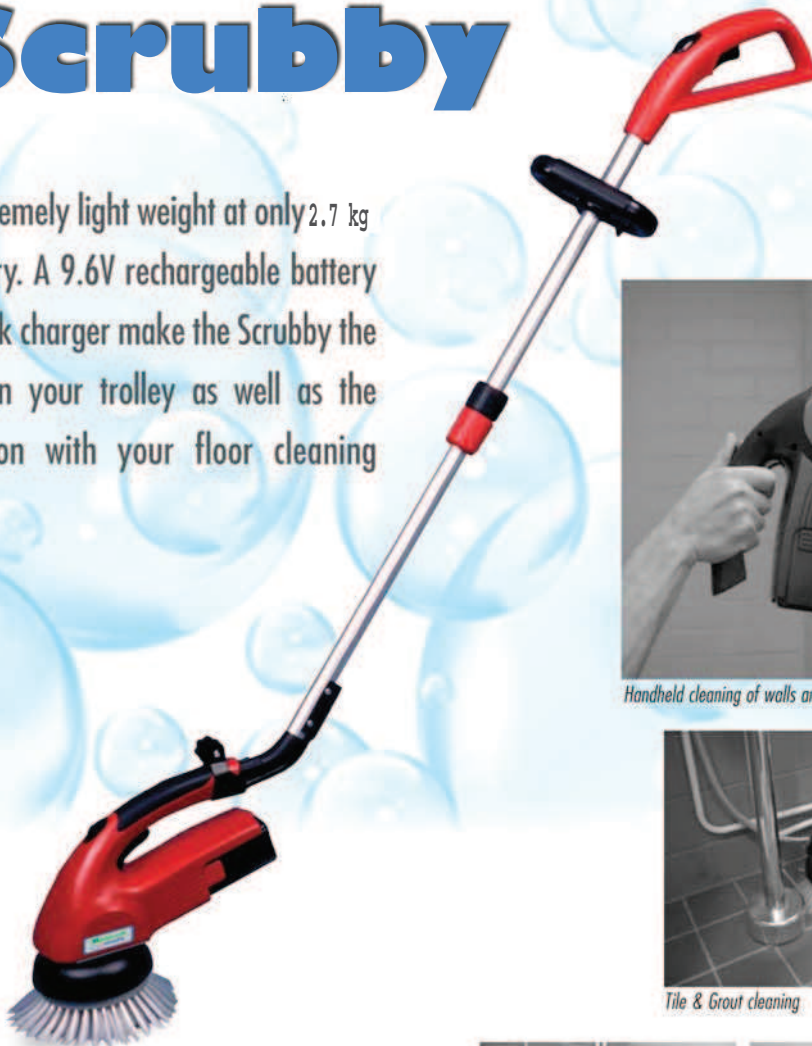

All purpose 2 in 1 power tool

Scrubby

Clean tight areas without the inconvenience of an electric cord!

**Weighs Only
2.7 kg**

Floors, stairs, walls, ceilings, bathrooms, spa areas, spot cleaning on carpets, swimming pools, and much more...

The 6" brush and free space around the motor allow the Scrubby to well function in corners, skirting boards, walls, ceilings etc. Now all the hard-to-reach places can be comfortably and hassle-free cleaned with the Scrubby.