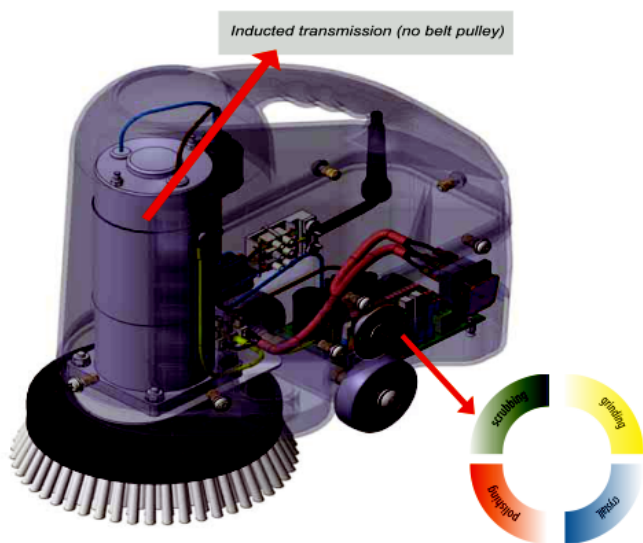

**Roots -
Perfect from
product
to service**

- Suitable to Scrub & maintain Plain Surfaces, Staircases and Walls.
- Epicyclical transmission & Induction gear motor allows continuous working.
- Cleans wood, Marble, Stone, Terracotta Flooring and Fitted carpets
- Accessories available for various cleaning tasks.

Cleaning of outside stairs

Cleaning of inside stairs

Cleaning of professional workshops

Technical Data	Units	Combi 5
Brush Revolutions	rpm	0/470
Motor	W	150
Voltage	V	230 V
Brush	mm	160
Weight	Kg	4.8

Scrubbing Brush