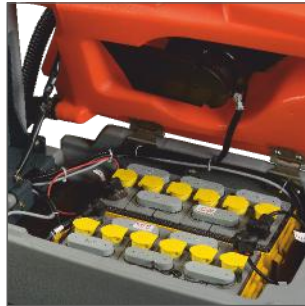

ADDING VALUE

Superior technology for cleaning

RootsScrub B 4550

Battery Operated Automatic Scrubber Drier

B 4550

Extremely maneuverable, compact,
easy to operate, 1800 m² cleanliness/hour

Roots -
Perfect from
product
to service

RootsScrub B 4550 up to 2,000 m² cleanliness/hour.

- Easy guidance, excellent steering and high degree of maneuverability
- Self propelled
- Optimum vacuuming of dirt water even when negotiating corners thanks to the straight squeegee with spring suspension
- Brush exchange at the press of a button
- Excellent view of the control panel
- Optimum view of the working area and protruding brush head
- Easy cleaning of aisles & corners
- Squeegee lips can be exchanged without tools
- Extremely tough
- Service friendly
- Non-corrosive, robust rotomould tanks are resistant to damage
- Off board charger available as standard
- Easy access to all components

Ergonomic handle for operators of any height. Excellent view of the area to be cleaned. Soft touch buttons for selection of operation. LCD panel with display of hour meter, battery level.

Large capacity battery pack

Professional self levelling Squeegee Ensuring Excellent performance

Brushes can be changed quickly without the need for any tools at the push of a button.

Description	Units	Values
Scrubbing width	mm	500
Effective Suction Width	mm	850
Theoretical area coverage	m ² /h	2000
Working Speed, up to	km/h	4
Battery Rating	V / Ah	12/96
Airflow rate	L/sec	28
Vacuum Pressure	mm of H ₂ O	1087
Power Supply	V	24
Total Power	W	1000
Brush Motor	W	720
Vacuum Motor power	W/A	420/18
No. of brushes	No.	1
Diameter of brush	mm	500
Brush Speed	rpm	180
Brush load	kg	25
Fresh water tank	L	45
Dirty water tank	L	45
Dimensions (L x W x H)	mm	1360 x 545 x 1140
Total Weight Empty/with battery	kg	82/200
Total Weight ready to Operate	kg	250