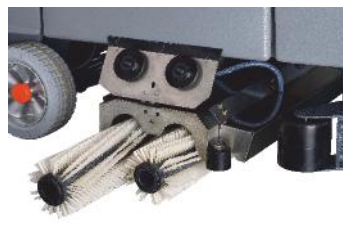

# RootsScrub RB 800 C

Battery Operated Ride on Scrubber Drier  
with Cylindrical Brush

RB 800 C

Compact design, Absolute maneuverability,  
4,800 m<sup>2</sup> cleanliness/hour

Roots -  
Perfect from  
product  
to service

# RootsScrub RB 800 C up to 4,800 m<sup>2</sup> cleanliness/hour.

Twin Cylindrical Brushes • Battery Operated Ride On Scrubber Drier • High traction batteries • Soft touch control panel • Provision for holding bottles, log book, etc., as standard close to the operator • Large Tanks for un-interrupted cleaning performance • Change of brushes and squeegee lips needs no tools • Straight Squeegee • In built fault diagnosis system • Reverse alarm • Head Lamp • Large Anti Skid Wheels

Easy accessibility for easy cleaning of the dirty water tank due to the large opening.

Twin Cylindrical brushes

Large Anti Skid wheel. For safe driving and operation on any floor.

Electronic water control