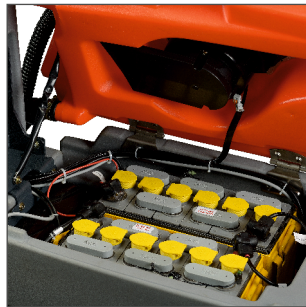

Superior technology for cleaning

RootsScrub B 6050

Battery Operated Automatic Scrubber Drier

B 6050

**Extremely maneuverable, compact, easy to operate,
2000 m² cleanliness/hour**

**Roots -
Perfect from
product
to service**

RootsScrub B 6050 up to 2,000 m² cleanliness/hour.

- Easy guidance, excellent steering and high degree of maneuverability
- Self propelled
- Optimum vacuuming of dirt water even when negotiating corners thanks to the straight squeegee with spring suspension
- Brush exchange at the press of a button
- Excellent view of the control panel
- Optimum view of the working area and protruding brush head
- Easy cleaning of aisles & corners
- Squeegee lips can be exchanged without tools
- Extremely tough
- Service friendly
- Non-corrosive, robust rotomould tanks are resistant to damage
- Off board charger available as standard
- Easy access to all components

Ergonomic handle for operators of any height. Excellent view of the area to be cleaned. Soft touch buttons for selection of operation. LCD panel with display of hour meter, battery level.

Large capacity battery pack

Professional self levelling Squeegee Ensuring Excellent performance

Brushes can be changed quickly without the need for any tools at the push of a button.

Description	Units	Values
Scrubbing width	mm	500
Effective Suction Width	mm	850
Theoretical area coverage	m ² /h	2000
Working Speed, up to	km/h	4
Battery Rating	V / Ah	12/96
Airflow rate	L/sec	28
Vacuum Pressure	mm of H ₂ O	1087
Power Supply	V	24
Total Power	W	1000
Brush Motor	W	720
Vacuum Motor power	W/A	420/17.5
No. of brushes	No.	1
Diameter of brush	mm	500
Brush Speed	rpm	180
Brush load	kg	26
Fresh water tank	L	60
Dirty water tank	L	60
Dimensions (L x W x H)	mm	1390x580x1165
Total Weight Empty/with battery	kg	92/205
Total Weight ready to Operate	kg	265