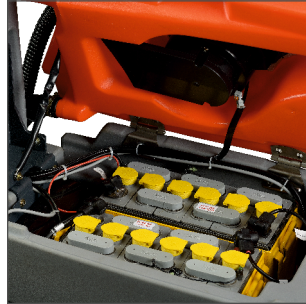

Superior technology for cleaning

RootsScrub B 6060

Battery Operated Automatic Scrubber Drier

B 6060

Twin brushes with 600 mm scrub width,
easy to operate, 2400 m² cleanliness/hour

Roots -
Perfect from
product
to service

RootsScrub B 6060 up to 2,400 m² cleanliness/hour.

- Easy guidance, excellent steering and high degree of maneuverability
- Self propelled
- Optimum vacuuming of dirt water even when negotiating corners thanks to the straight squeegee with spring suspension
- Excellent view of the control panel
- Optimum view of the working area and protruding brush head
- Easy cleaning of aisles & corners
- Brushes and Squeegee lips can be exchanged without tools
- Extremely tough
- Service friendly
- Non-corrosive, robust rotomould tanks are resistant to damage
- Off board charger available as standard
- Easy access to all components

Ergonomic handle for operators of any height. Excellent view of the area to be cleaned. Soft touch buttons for selection of operation. LCD panel with display of hour meter, battery level.

Large capacity battery pack

Professional self levelling Squeegee Ensuring Excellent performance

Brushes can be changed quickly without the need for any tools at the push of a button.

Description	Units	Values
Scrubbing width	mm	600
Effective Suction Width	mm	850
Theoretical area coverage	m ² /h	2400
Working Speed, up to	km/h	4
Battery Rating	V / Ah	12/96
Airflow rate	L/sec	28
Vacuum Pressure	mm of H ₂ O	1087
Power Supply	V	24
Total Power	W	1000
Brush Motor	W	720
Vacuum Motor power	W/A	420/17.5
No. of brushes	No.	2
Diameter of brush	mm	330
Brush Speed	rpm	180
Brush load	kg	30
Fresh water tank	L	60
Dirty water tank	L	60
Dimensions (L x W x H)	mm	1390x730x1165
Total Weight Empty/with battery	kg	107/220
Total Weight ready to Operate	kg	280