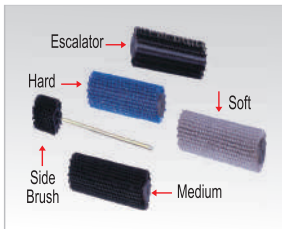

Superior Cleaning Technology

RootsScrub Wizzard

Mini Floor Scrubber

Scrub, wash,
clean, dry....
all at one go

SCAN HERE

Extremely maneuverable,
Compact and Easy to operate,
Up to 450 m² cleanliness/hour

Roots -
Perfect from
product to service

RootsScrub Wizzard up to 450 m² cleanliness/hour

- With just Single pass, Wizzard can wash, mop, scrub, and dry the floors leaving it ready to walk
- High-speed productivity & Quiet in operation
- Massive savings on chemical costs and water
- Wall-to-wall cleaning that reach into the tightest corners
- Excellent maneuverability, no heavy pushing, pulling or lifting
- Accessible and removable tanks for fast solution changes and emptying
- Instant change of brushes & tanks without tools
- Comes with different brush options like Soft, Medium, Hard, Escalator & Side Brush that allows it to clean all types of floors

Multiple brush options

Ideal to clean any type of flooring

Quick and tool-free tank and brush replacement

Working mechanism

Description	Units	W 44 P	W 34 P	W 34 N	W 24 N
Scrubbing width	mm	420	315	315	215
Theoretical area coverage	m ² /h	450	350	350	250
Power Supply	V / Hz	230/50	230/50	230/50	230/50
Total Power	W	1000	600	600	400
Brush Speed	rpm	650	650	650	650
Fresh water tank	L	4	4	1.7	1.2
Dirty water tank	L	2.2	1.7	1.7	1.2
Dimensions (L x W x H)	mm	378 x 540 x 1118	378 x 440 x 1114	378 x 440 x 1114	378 x 340 x 1118
Weight	kg	29.5	25	23.5	20